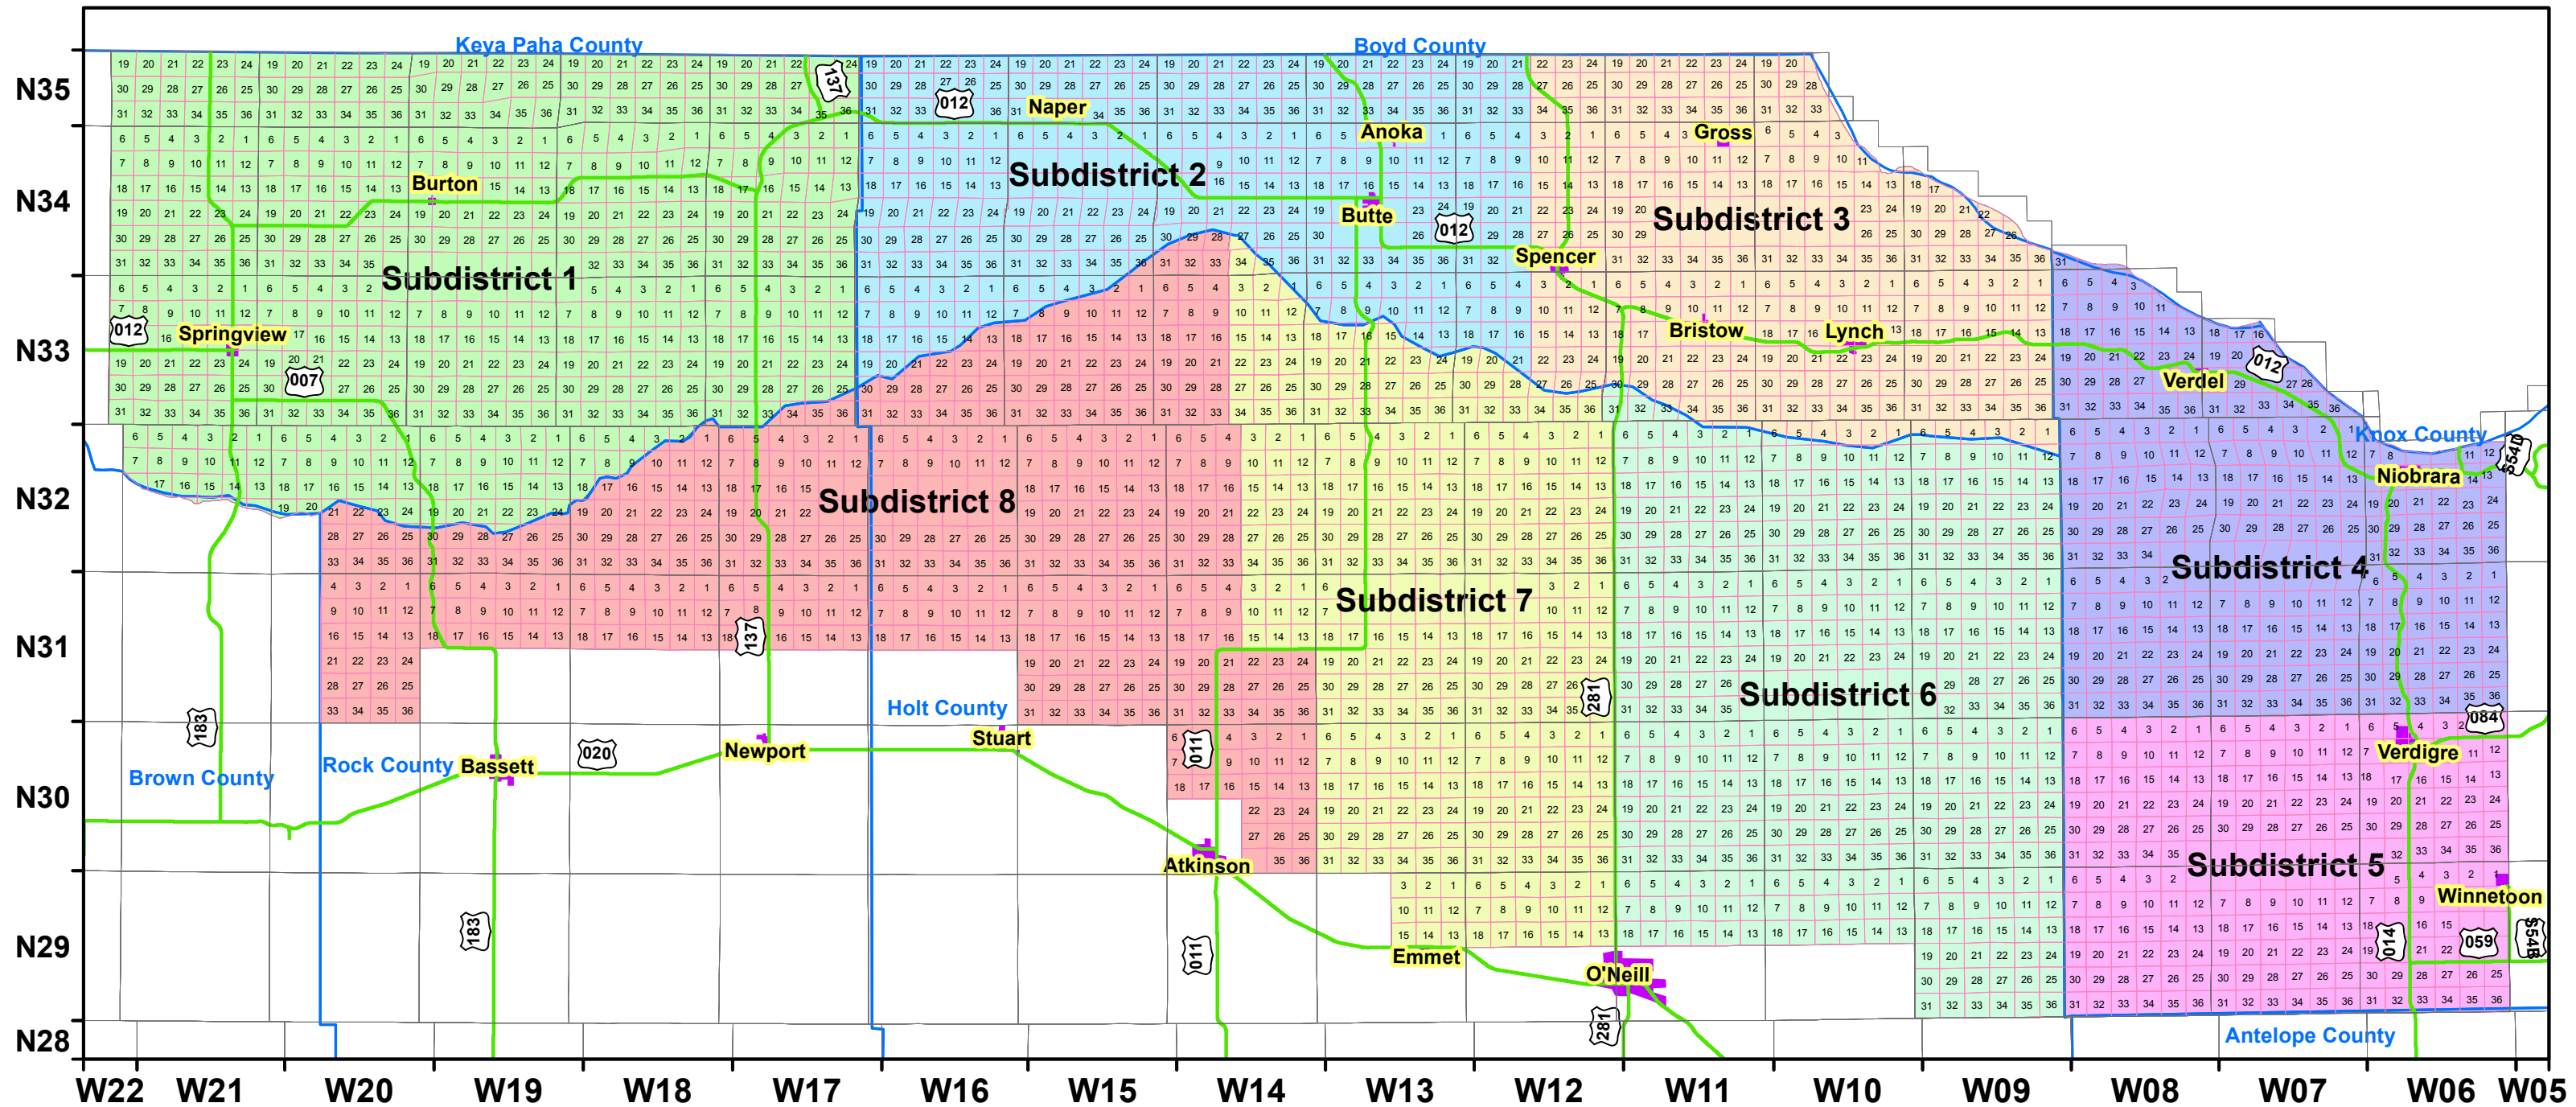

Lower Niobrara NRD Subdistricts

Legend

- NDOR_Highway_Net...
- Lower Niobrara NRD Sections
- Counties**
 - <all other values>
 - town
- Subdistrict**
 - 1
 - 2
 - 3
 - 4
 - 5
 - 6
 - 7
 - 8

Map Provided by Kay Reiser
November 6, 2014